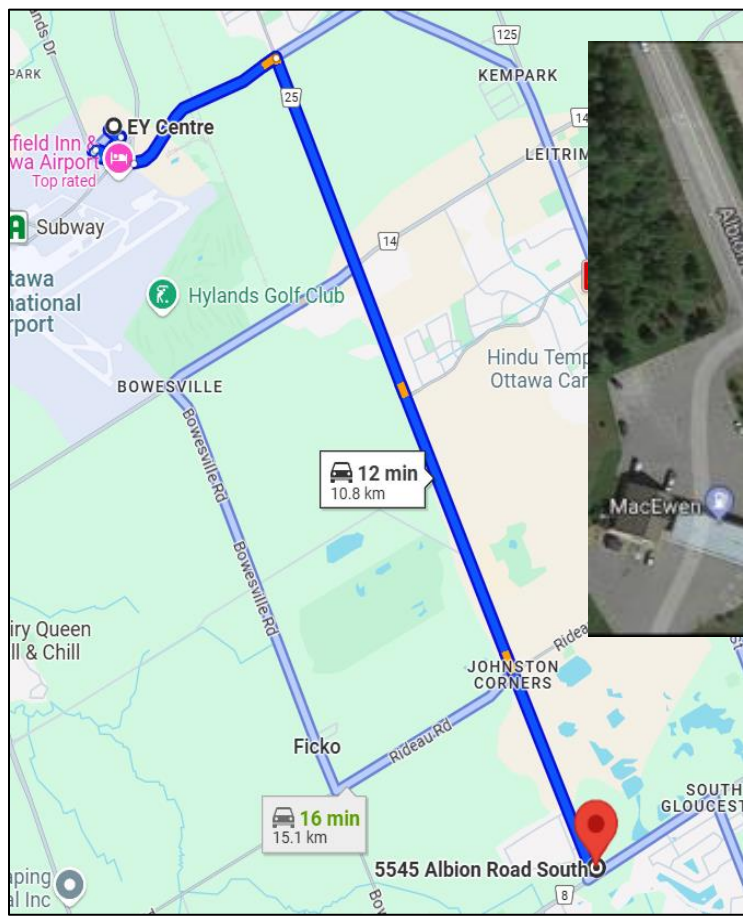

# OFFSITE TRAILER PARKING

TRAILERS ARE NOT PERMITTED TO PARK AT THE EY CENTRE– this will be enforced.

Once unloaded, trailers may park at the offsite trailer lot courtesy of W. O. Stinson & Son Ltd.

## 5545 Albion Road, just East of Mitch Owens Road

**EY Centre**  
4899 Uplands Dr, Ottawa, ON K1V 2N6

- ↑ Head southeast toward Uplands Dr  
140 m
- ↪ Turn right  
350 m
- ↶ Turn left toward Uplands Dr  
33 m
- ↶ Turn left at the 1st cross street onto Uplands Dr  
450 m
- ↑ Continue onto Lester Rd  
1.8 km
- ↪ Turn right onto Albion Rd S/Ottawa Regional Rd 25  
 ⓘ Destination will be on the left  
8.1 km