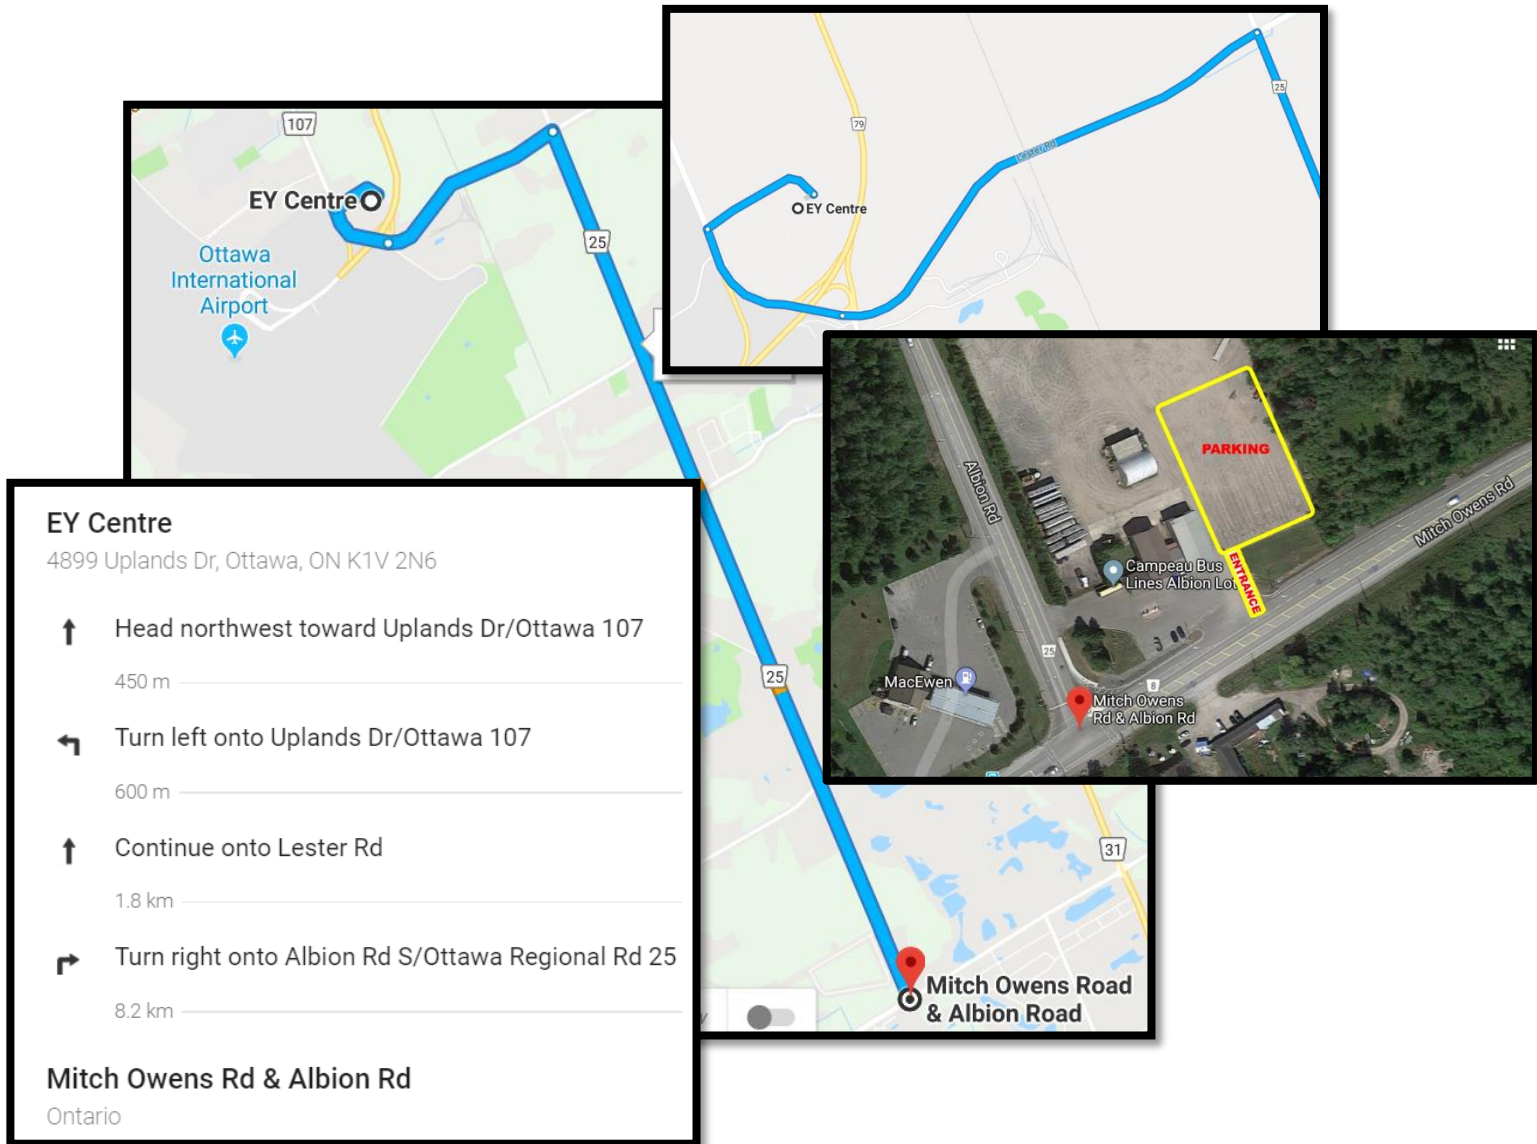

OTTAWA VALLEY FARM SHOW 2022 OFFSITE TRAILER PARKING

TRAILERS ARE NOT PERMITTED TO PARK ON EY CENTRE SITE – this will be enforced.
Once unloaded, trailers may park at the offsite trailer lot courtesy of W. O. Stinson & Son Ltd.
5545 Albion Road, just East of Mitch Owens Road.

Ottawa Valley Farm Show – March 15 to 17, 2022

Hours: Tuesday 9am-5pm, Wednesday 9am-7pm, Thursday 9am-4pm

All exhibits must remain in place with staff throughout all show hours.
NO MOVE-OUT IS ALLOWED BEFORE SHOW CLOSE ON THURSDAY.